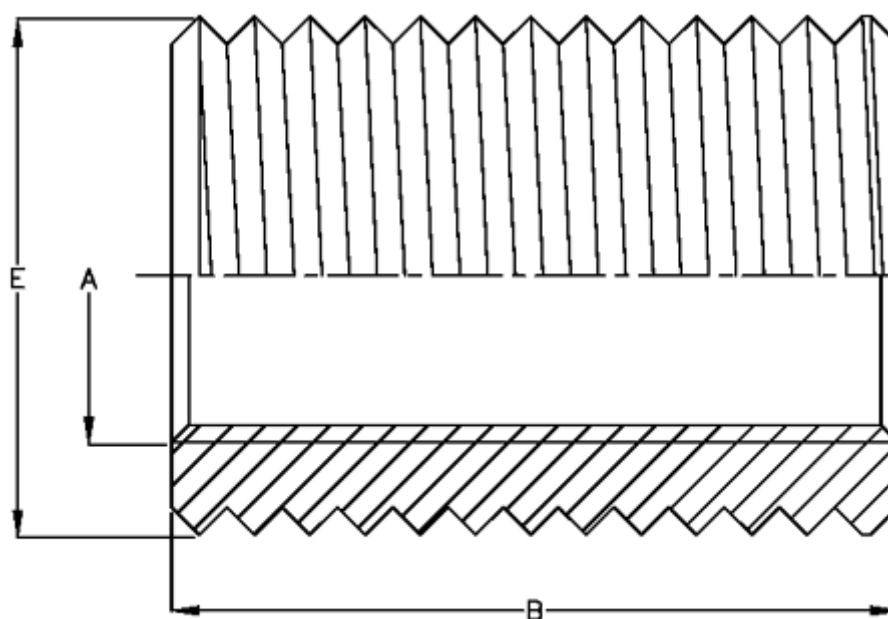

Article number: 12971000120120

Description: KLEE-coil 971 000 120.120
M12 Unhardened/chr. yellow

Measures

Female thread A = M12

Length B = 12

Male thread E = M16

Type = 97x 000 120.120